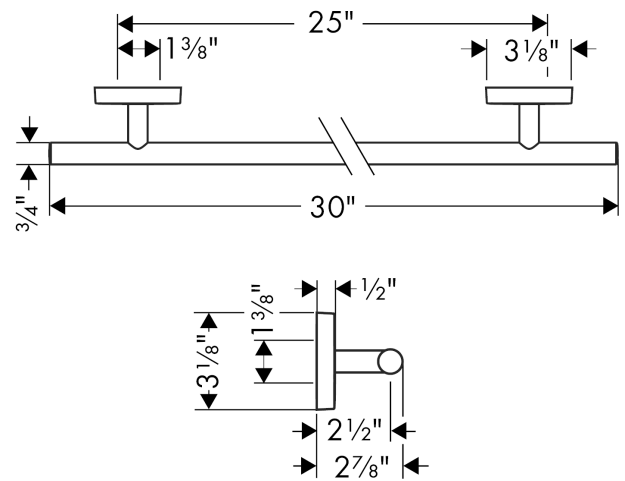

PuraVida

PuraVida Towel Bar, 24"

Finishes : **chrome** Part no. : **41506000**

Description

Features

- Wall-mounted

Item details

List Price \$ 186.00

Compliance

Product image

Scale drawing

PuraVida

PuraVida Towel Bar, 24"

Finishes : **chrome** Part no. : **41506000**

Exploded drawing

Year of production: >07/09

PuraVida

PuraVida Towel Bar, 24"

Finishes : **chrome** Part no. : **41506000**

Spare parts list

Year of production: >07/09

| Pos. | Description | Part no. | Price | PU |
|------|-----------------------|----------|-------|----|
| 1 | support element | 98539000 | - | 1 |
| 2 | O-ring 45x2,5 | 98432000 | - | 1 |
| 3 | mounting set | 96179000 | - | 1 |
| 4 | escutcheon | 95373000 | - | 1 |
| 5 | hollow set screw M4x4 | 98540000 | - | 1 |