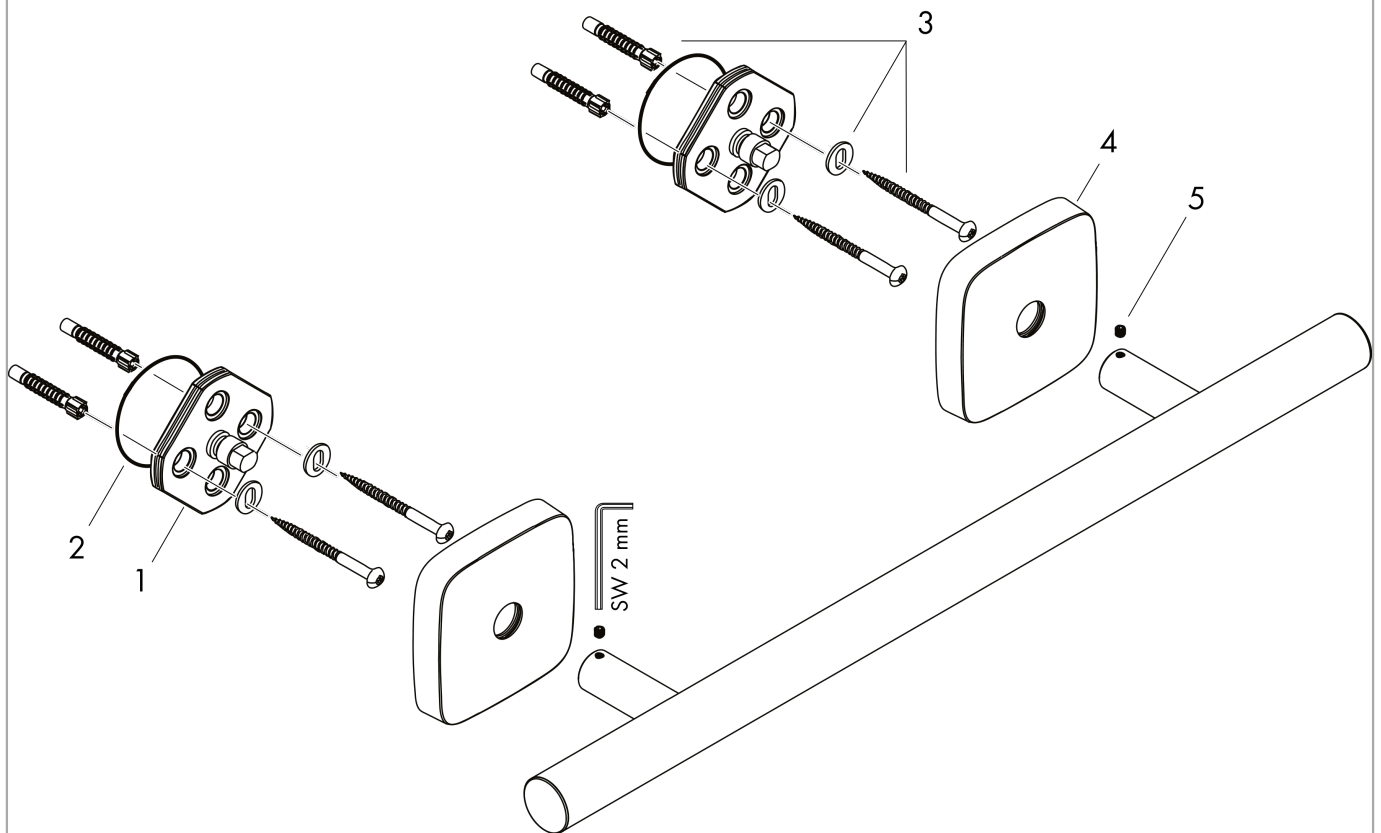

PuraVida

PuraVida Towel Bar, 24"

Finishes : **chrome** Part no. : **41506000**

Description

Features

- Wall-mounted

Item details

List Price \$ 186.00

Compliance

Product image

Scale drawing

PuraVida

PuraVida Towel Bar, 24"

Finishes : **chrome** Part no. : **41506000**

Exploded drawing

Year of production: >07/09

PuraVida

PuraVida Towel Bar, 24"

Finishes : **chrome** Part no. : **41506000**

Spare parts list

Year of production: >07/09

| Pos. | Description | Part no. | Price | PU |
|------|-----------------------|----------|-------|----|
| 1 | support element | 98539000 | - | 1 |
| 2 | O-ring 45x2,5 | 98432000 | - | 1 |
| 3 | mounting set | 96179000 | - | 1 |
| 4 | escutcheon | 95373000 | - | 1 |
| 5 | hollow set screw M4x4 | 98540000 | - | 1 |